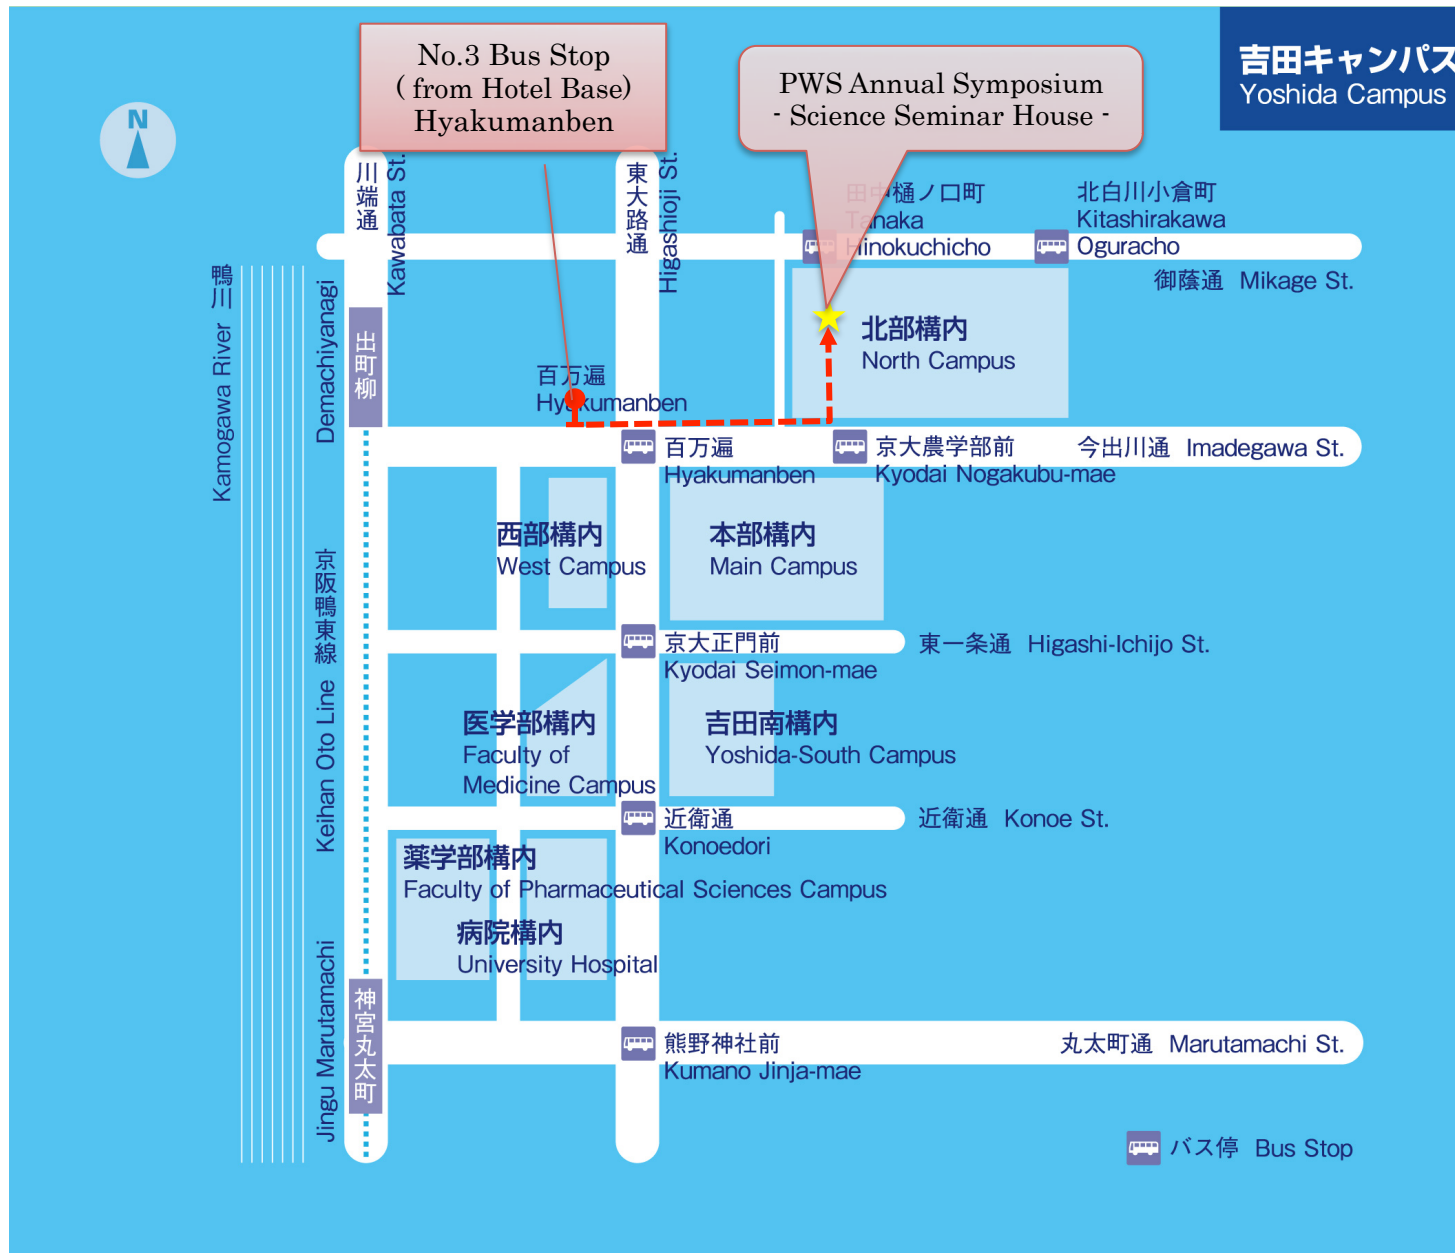

\*At Kyoto station, transfer to the subway line (Karasuma Line), and get off at “Gojō Station”

\*At “Gojō Station,” exit out of the subway from exit number 1

\*Hotel Kyoto Base will be a 3 minute walk from there (please refer to map 1)

\*At “Gojō Station,” exit out of the subway from exit number 1

\*Kyoto Hotel Base will be a 3 minute walk from there (please refer to map 1)

**※You can also get off at “Shijō station, exit out of the subway from exit number 5, and the hotel will be about a 5 minute walk from there (please refer to map 1)**

※From **Kyoto Station**, you can also take the city bus number 5 (please refer to map 1) or take the taxi to Hotel Kyoto Base

## Directions from Hotel • Kyoto Base to Kyoto University

*The symposium will be held at the **Science Seminar House, located in the North Campus of Kyoto University.***

- Exit out of the hotel, make a right (you will be on Karasuma Dori street).
- Walk north to **Bus Stop No. 3**. This bus should be going towards “Kitashirakawa Shibusecho / Kamihatecho Kyoto Zokeigedai.”  
***DO NOT take the bus across the street (also Bus Stop No. 3), as this will take you towards the opposite direction.***
- Take **Bus Stop No. 3**, and get off at “Hyakumanben” stop.
- From “Hyakumanben” stop, walk east, to “North Campus” of Kyoto University (location indicated with a star on [map 2](#)).
- Walk to the Science Seminar House located in North Campus (refer to [map 3](#), the Science Seminar House is number 10)