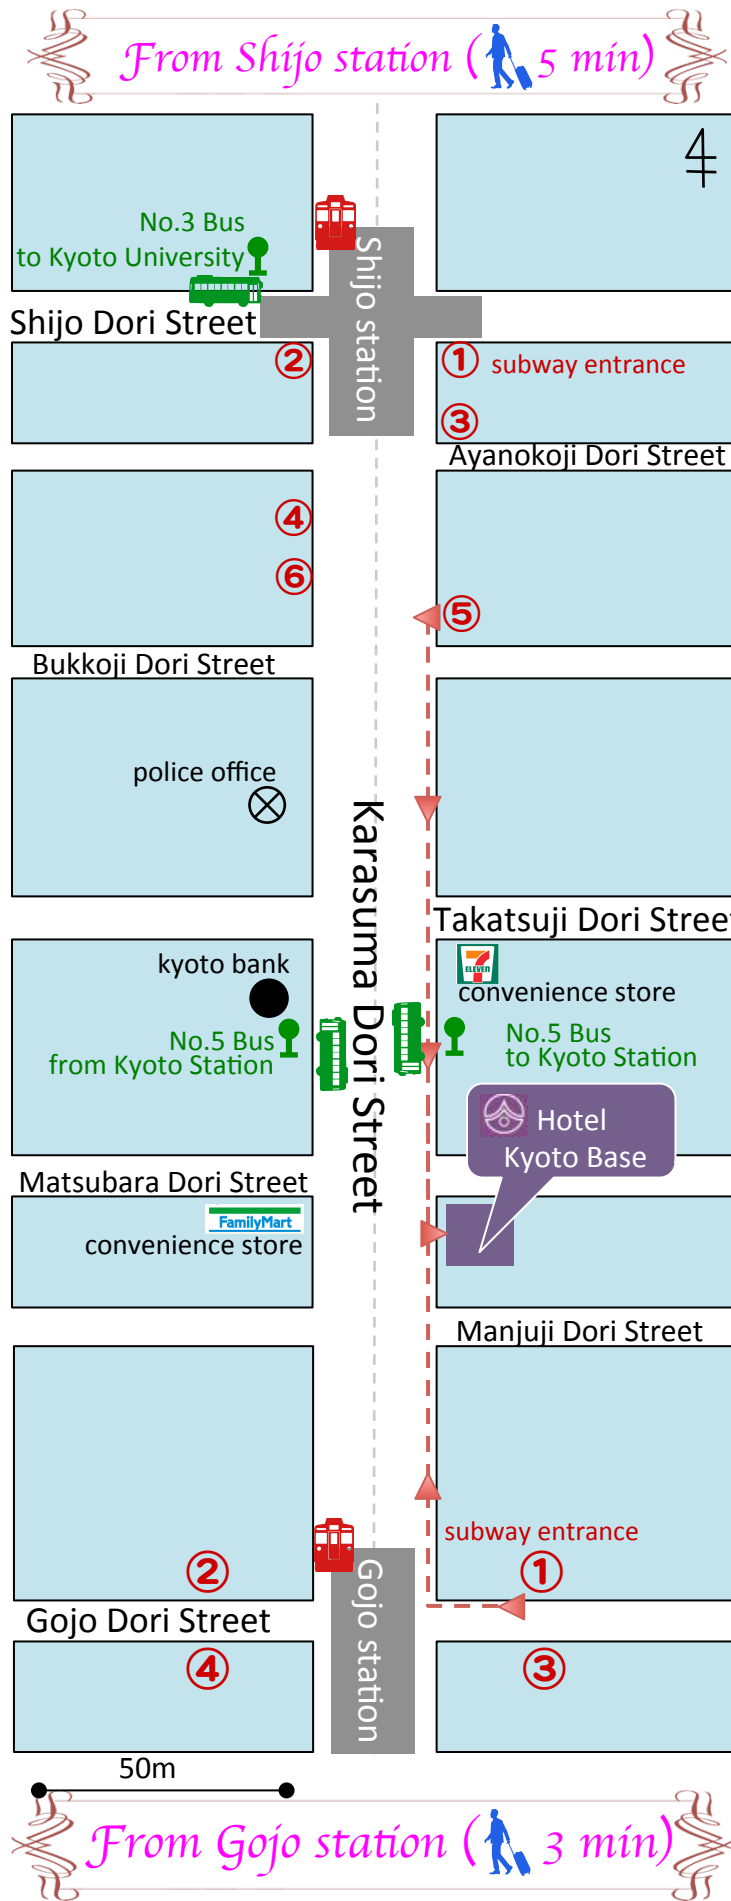

\*At Kyoto station, transfer to the subway line (Karasuma Line), and get off at “Gojō Station”

\*At “Gojō Station,” exit out of the subway from exit number 1

\*Hotel Kyoto Base will be a 3 minute walk from there (please refer to map 1)

\*At “Gojō Station,” exit out of the subway from exit number 1

\*Kyoto Hotel Base will be a 3 minute walk from there (please refer to map 1)

**※You can also get off at “Shijō station, exit out of the subway from exit number 5, and the hotel will be about a 5 minute walk from there (please refer to map 1)**

※From **Kyoto Station**, you can also take the city bus number 5 (please refer to map 1) or take the taxi to Hotel Kyoto Base

## Directions from Hotel • Kyoto Base to Kyoto University

*The symposium will be held at the **Science Seminar House, located in the North Campus of Kyoto University.***

- Exit out of the hotel, make a right (you will be on Karasuma Dori street).
- Walk north to **Bus Stop No. 3**. This bus should be going towards “Kitashirakawa Shibusecho / Kamihatecho Kyoto Zokeigedai.”  
***DO NOT take the bus across the street (also Bus Stop No. 3), as this will take you towards the opposite direction.***
- Take **Bus Stop No. 3**, and get off at “Hyakumanben” stop.
- From “Hyakumanben” stop, walk east, to “North Campus” of Kyoto University (location indicated with a star on [map 2](#)).
- Walk to the Science Seminar House located in North Campus (refer to [map 3](#), the Science Seminar House is number 10)